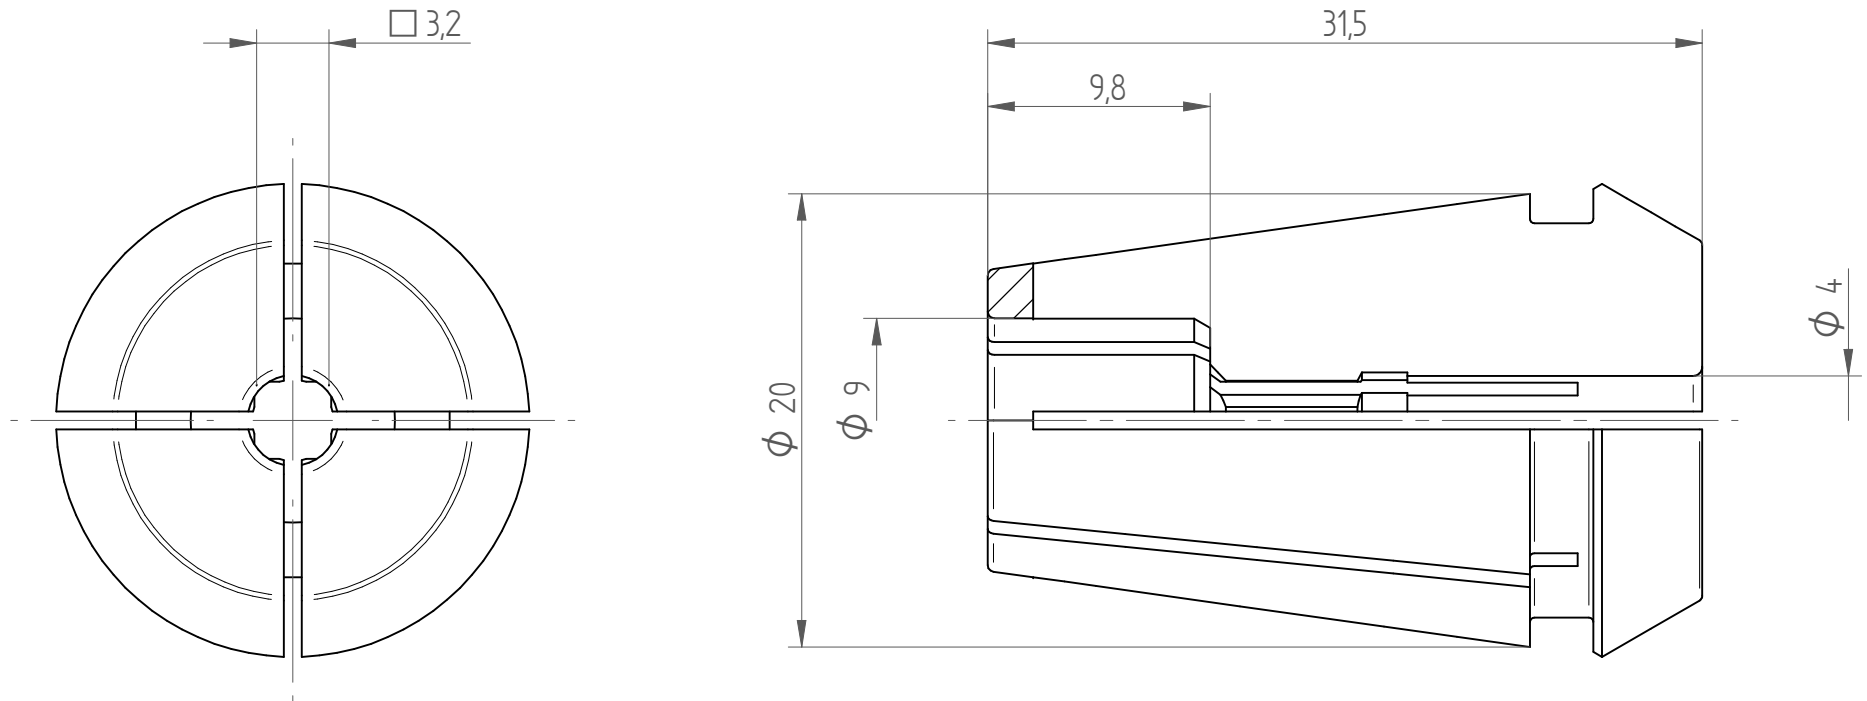

Swiss
Precision
Tools

REGO-FIX®

REGO-FIX AG
Obermattweg 60
4456 Tenniken / Switzerland

Phone +41 61 976 14 66
Fax +41 61 976 14 14
www.rego-fix.com

This is a non-controlled copy. All information given herein is subject to change without notice

The information given herein has been carefully checked and is believed to be correct. REGO-FIX, however, assumes no responsibility or liability for any errors, inaccuracies or omissions that may appear in this drawing

This document is subject to copyright laws. No part of this document may be reproduced or transmitted in any form or any means, electronic or mechanic, for any purpose, without the express written permission of REGO-FIX

Type : ER20_GB
Part No. : 142004002
Date : 18.07.2014
Scale : 3:1