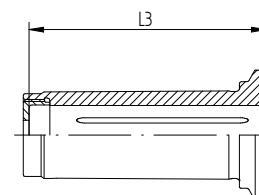

Pinces de serrage powRgrip® type PGST

powRgrip® pinza tipo PGST

Type/Tipo	Art. N°/Articolo	L3 [mm]
PGST 15 [mm]		
Ø 3,0 mm	1715.03006	28
Ø 4,0 mm	1715.04006	28
Ø 6,0 mm	1715.06006	36
Ø 8,0 mm	1715.08006	36
Ø 10,0 mm	1715.10006	40

Type/Tipo	Art. N°/Articolo	L3 [mm]
PGST 15 [pouce / pollici]		
Ø 1/8"	1715.03186	28
Ø 3/16"	1715.04766	28
Ø 1/4"	1715.06356	36
Ø 5/16"	1715.07946	36
Ø 3/8"	1715.09526	40